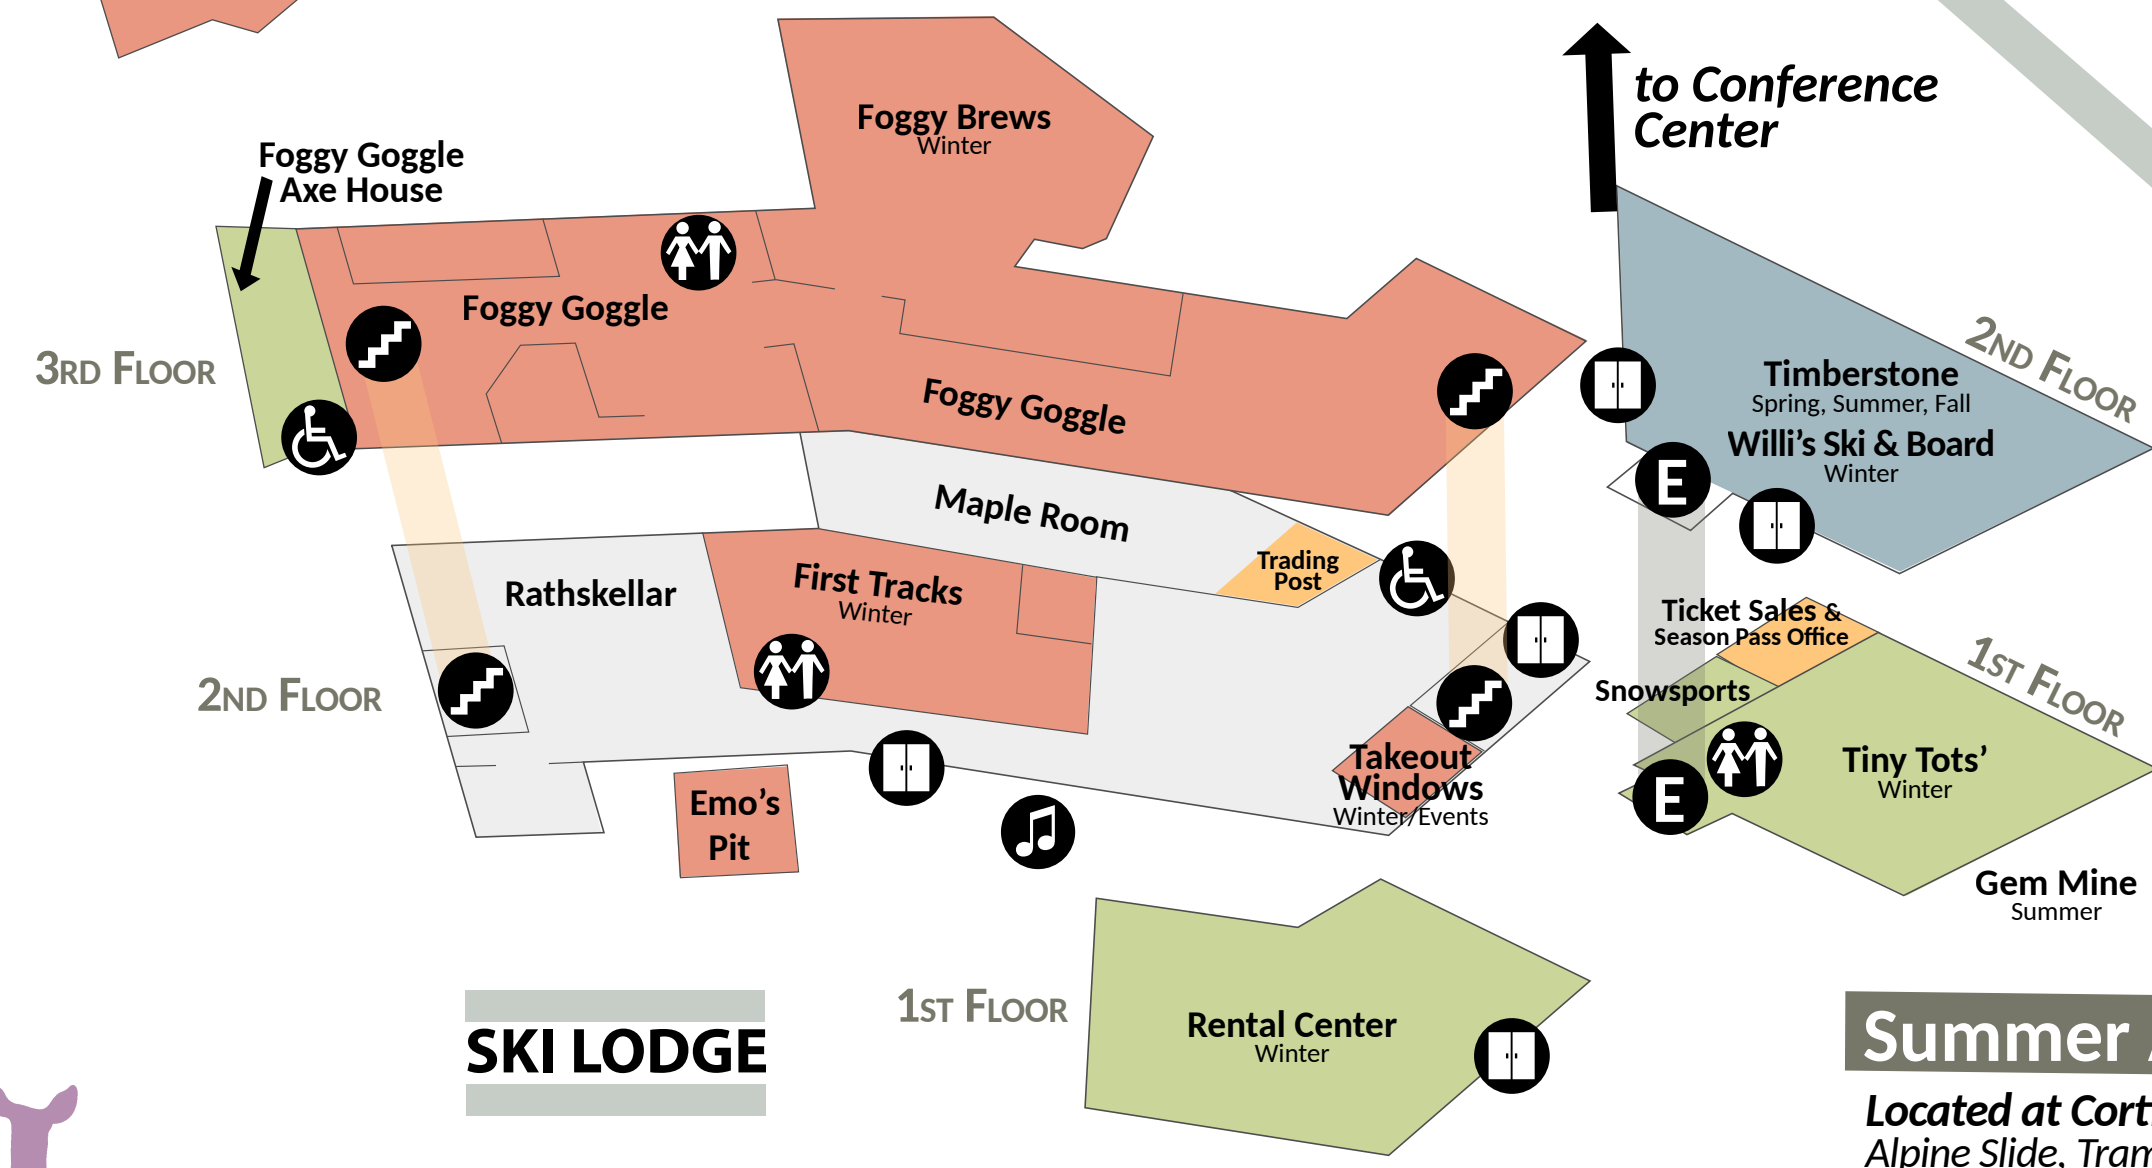

- Accessible Entrance
- Building Entrance
- Restrooms
- Stairs
- Elevator
- Parking
- Foggy Stage

- Meeting Rooms
- Dining & Lounges
- Adventures
- Shops/Services
- Trillium Spa

Snow Tubing
Winter

TRILLIUM SPA
Located outside,
near the Main Lodge

P Upper Parking Lot
via Ski View Ave.

Helen's

SKI LODGE

Summer Adventures

Located at Cortina Chairlift
Alpine Slide, Trampoline Thing, Rock Wall,
Lift Access to Tahoe Lake Activities

MAIN LODGE

Hotel Rooms 400-474

Hotel Rooms 300-374

Hotel

Front Desk & Concierge,
Trillium Salon, Mountain Perk
Express, Courtyard Area