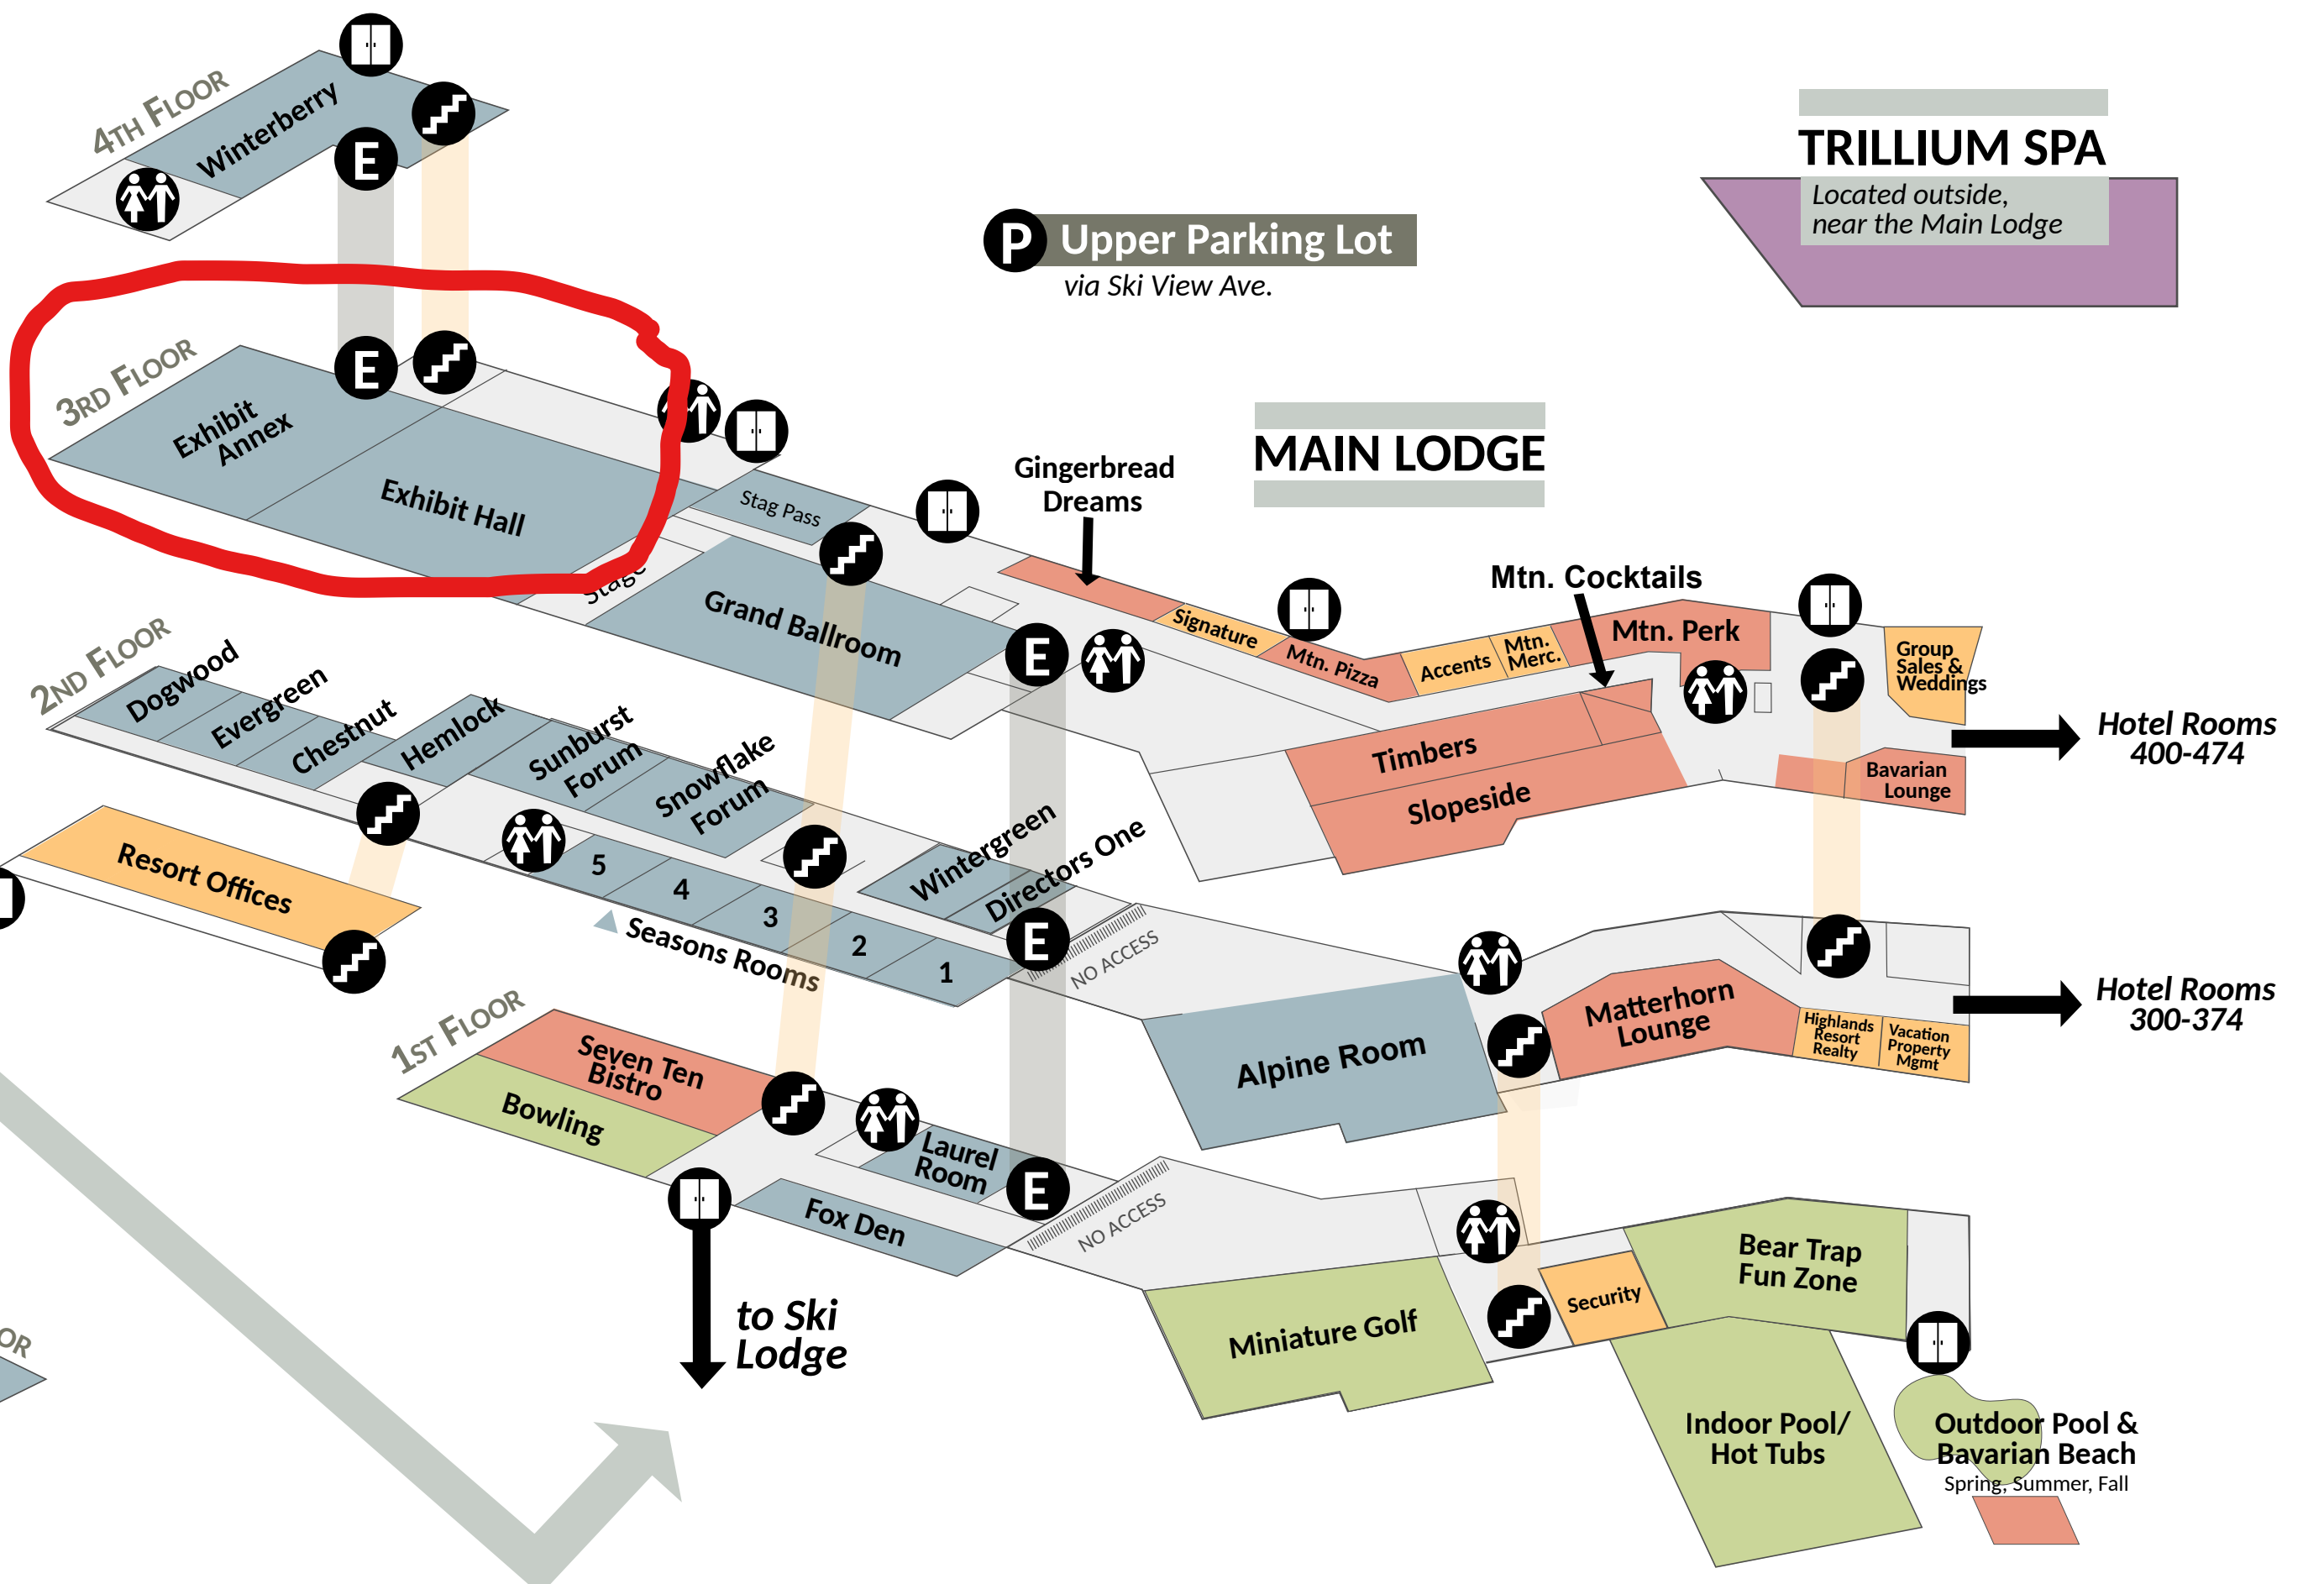

- Accessible Entrance
- Building Entrance
- Restrooms
- Stairs
- Elevator
- Parking
- Foggy Stage

- Meeting Rooms
- Dining & Lounges
- Adventures
- Shops/Services
- Trillium Spa

Snow Tubing
Winter

TRILLIUM SPA
Located outside,
near the Main Lodge

P Upper Parking Lot
via Ski View Ave.

Helen's

SKI LODGE

Summer Adventures

Located at Cortina Chairlift
Alpine Slide, Trampoline Thing, Rock Wall,
Lift Access to Tahoe Lake Activities

MAIN LODGE

Hotel Rooms 400-474

Hotel Rooms 300-374

Hotel

Front Desk & Concierge,
Trillium Salon, Mountain Perk
Express, Courtyard Area